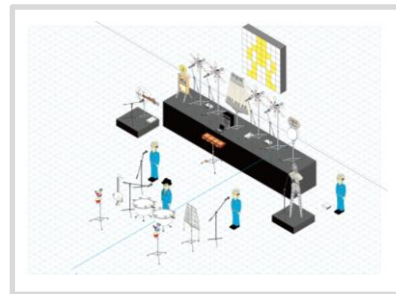

MaywaDenki Live Performance Bamboo course

明和電機

Live performance Since all of the musical instruments of Maywa Denki are tools or machines, the fun of playing them can be conveyed to the public only through product demonstration, in which how to use them is introduced. We refer to the demonstration as live performance, in which President and workers sing and dance to musical instruments automatically controlled by computers. In addition to electric music instruments, various robots and a character dressing up as President appear in our performances one after another. Currently, our live performances are held not only in Japan but also in Europe, the U.S. and other Asian countries, acquiring a good reputation.

Classification of performances by Maywa Denki: “PINE “BAMBOO”and “PLUM)” Courses

PLUM course
Performance in which only President plays a live show, using the minimum equipment. (Performance time: 15 to 30 minutes)

BAMBOO Course
Performance in which President and two workers appear. You can enjoy a stage show unique to Maywa Denki. (Performance time: 40 to 80 minutes)

PINE Course
Full live performance in which large-size musical instruments, robots, President, four workers (Performance time: 90 to 120 minutes)