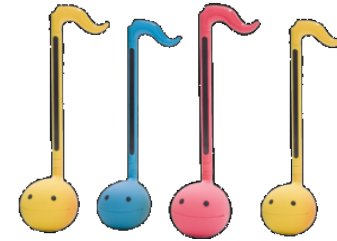

[ELT]

40Kg

[Pachi-Moku]Musical device operated by electronic finger snappers
 NAKI-PX
 822 * 1680 * 165
 10.3Kg

Koi-beat Variations
 NAKI-CX
 822 * 1680 * 165
 5Kg

[Voice vibrator]Electric throat massage machine
 MI-04
 150 * 180 * 90
 0.9Kg

[Otamatone colors]

[Otamatone jumbo]
 VM-04
 860*250*240
 4kg

Velomin
 HM-01
 700*400*350
 3Kg

timpani