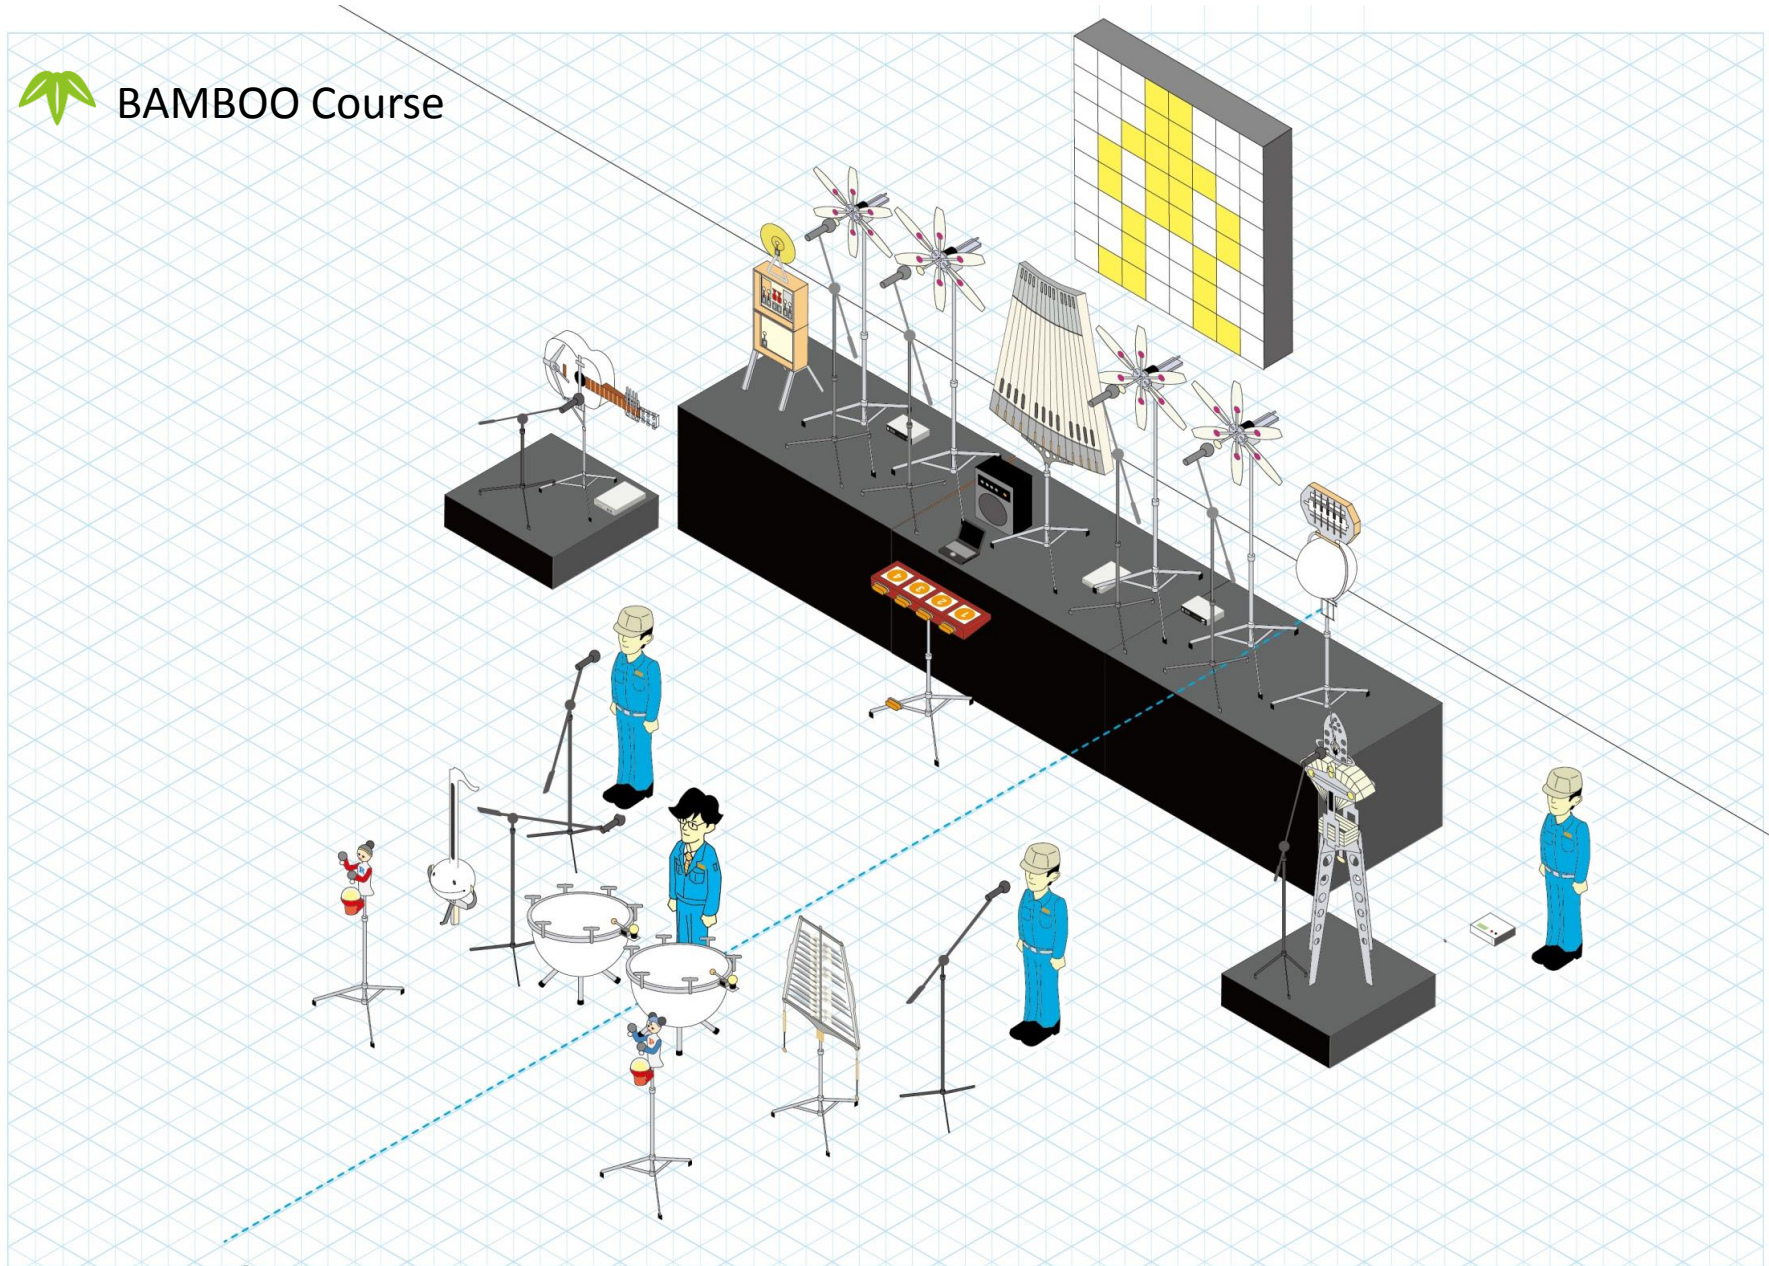

BAMBOO Course