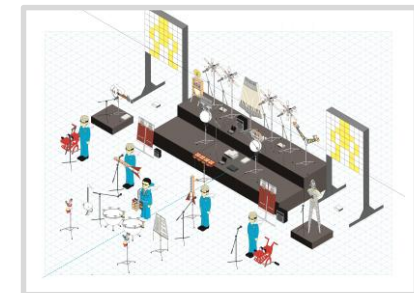

MaywaDenki Live Performance Bamboo course

明和電機

Live performance Since all of the musical instruments of Maywa Denki are tools or machines, the fun of playing them can be conveyed to the public only through product demonstration, in which how to use them is introduced. We refer to the demonstration as live performance, in which President and workers sing and dance to musical instruments automatically controlled by computers. In addition to electric music instruments, various robots and a character dressing up as President appear in our performances one after another. Currently, our live performances are held not only in Japan but also in Europe, the U.S. and other Asian countries, acquiring a good reputation.

Classification of performances by Maywa Denki: “PINE “BAMBOO”and “PLUM)” Courses

PLUM course
Performance in which only President plays a live show, using the minimum equipment. (Performance time: 15 to 30 minutes)

BAMBOO Course
Performance in which President and two workers appear. You can enjoy a stage show unique to Maywa Denki. (Performance time: 40 to 80 minutes)

PINE Course
Full live performance in which large-size musical instruments, robots, President, four workers (Performance time: 90 to 120 minutes)