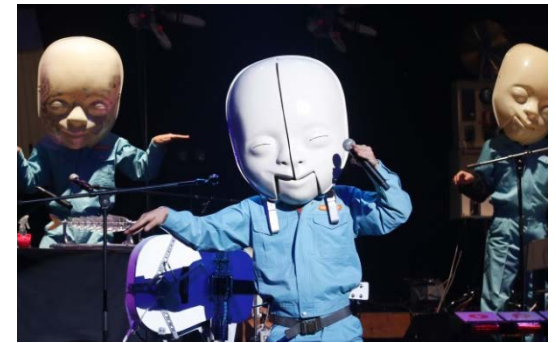

MaywaDenki Live Performance

Pine course

明和電機

Live performance Since all of the musical instruments of Maywa Denki are tools or machines, the fun of playing them can be conveyed to the public only through product demonstration, in which how to use them is introduced. We refer to the demonstration as live performance, in which President and workers sing and dance to musical instruments automatically controlled by computers. In addition to electric music instruments, various robots and a character dressing up as President appear in our performances one after another. Currently, our live performances are held not only in Japan but also in Europe, the U.S. and other Asian countries, acquiring a good reputation.

Classification of performances by Maywa Denki: “PINE “BAMBOO”and “PLUM)” Courses

PLUM course
Performance in which only President plays a live show, using the minimum equipment. (Performance time: 15 to 30 minutes)

BAMBOO Course
Performance in which President and two workers appear. You can enjoy a stage show unique to Maywa Denki. (Performance time: 40 to 80 minutes)

PINE Course
Full live performance in which large-size musical instruments, robots, President, four workers (Performance time: 90 to 120 minutes)