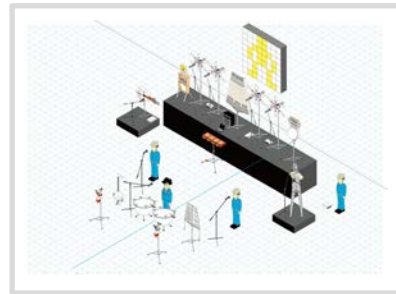

MaywaDenki Live Performance

Pine course

明和電機

Live performance Since all of the musical instruments of Maywa Denki are tools or machines, the fun of playing them can be conveyed to the public only through product demonstration, in which how to use them is introduced. We refer to the demonstration as live performance, in which President and workers sing and dance to musical instruments automatically controlled by computers. In addition to electric music instruments, various robots and a character dressing up as President appear in our performances one after another. Currently, our live performances are held not only in Japan but also in Europe, the U.S. and other Asian countries, acquiring a good reputation.

Classification of performances by Maywa Denki: “PINE “BAMBOO”and “PLUM)” Courses

PLUM course
Performance in which only President plays a live show, using the minimum equipment. (Performance time: 15 to 30 minutes)