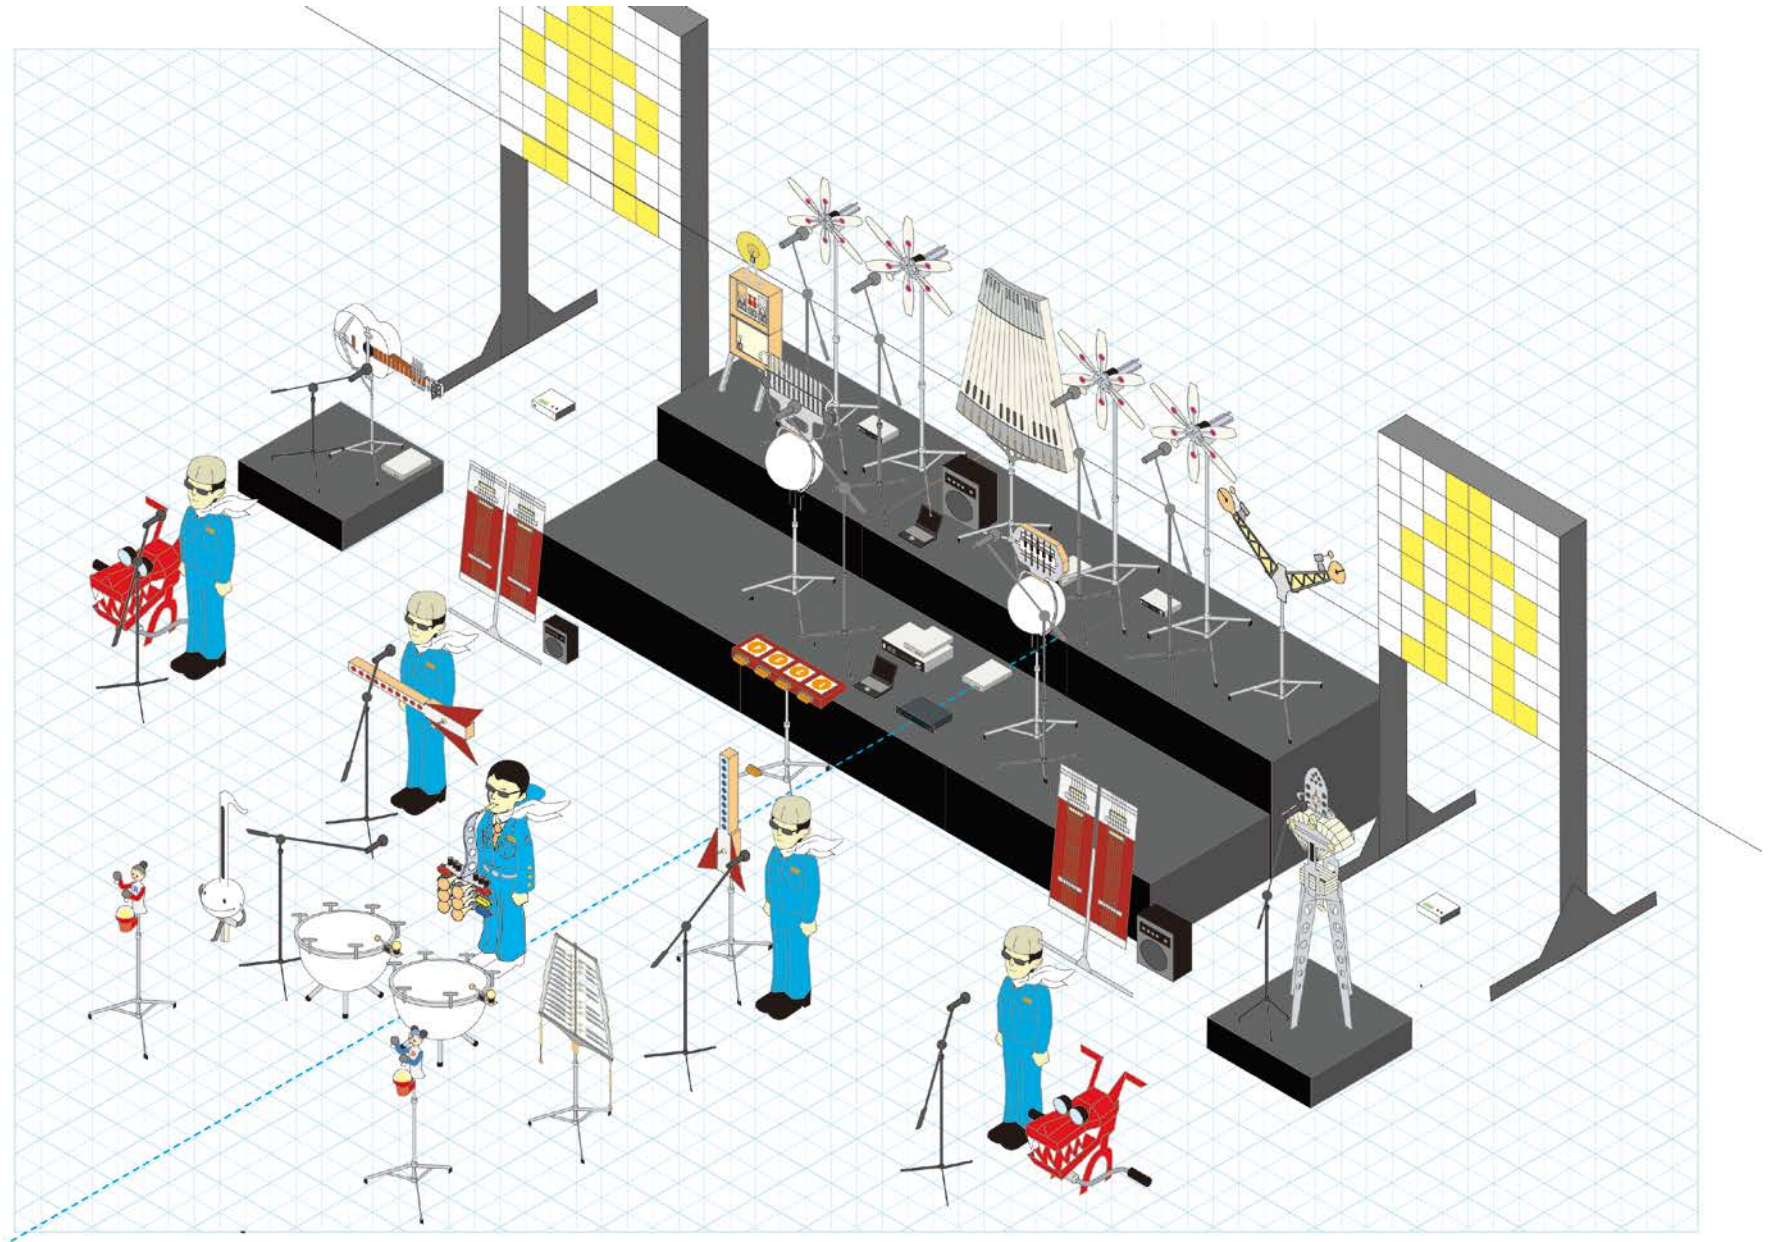

MaywaDenki Live Performance

Pine course

明和電機

Live performance Since all of the musical instruments of Maywa Denki are tools or machines, the fun of playing them can be conveyed to the public only through product demonstration, in which how to use them is introduced. We refer to the demonstration as live performance, in which President and workers sing and dance to musical instruments automatically controlled by computers. In addition to electric music instruments, various robots and a character dressing up as President appear in our performances one after another. Currently, our live performances are held not only in Japan but also in Europe, the U.S. and other Asian countries, acquiring a good reputation.

Classification of performances by Maywa Denki: “PINE “BAMBOO”and “PLUM)” Courses

PLUM course
Performance in which only President plays a live show, using the minimum equipment. (Performance time: 15 to 30 minutes)

BAMBOO Course
Performance in which President and two workers appear. You can enjoy a stage show unique to Maywa Denki. (Performance time: 40 to 80 minutes)

PINE Course
Full live performance in which large-size musical instruments, robots, President, four workers (Performance time: 90 to 120 minutes)