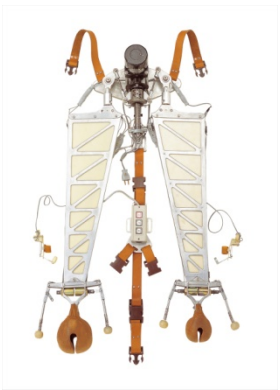

TonTonKun
NK-01
200 * 260 * 700
1Kg

Hou-Den-Na
NAKI-LX
1680*600*550
7Kg

[Seamoons]Robot with electric vocal cord
VM-01
1850*750*750
12.5kg

[Punch kun/Renda chan] A dance robot
MR-01
240 * 110 * 120
1.3Kg

[ELT]
40Kg

[Pachi-Moku]Musical device operated by electronic finger snappers
NAKI-PX
822 * 1680 * 165
10.3Kg

Koi-beat Variations

[Voice vibrator] Electric throat massage machine
MI-04
150 * 180 * 90
0.9kg