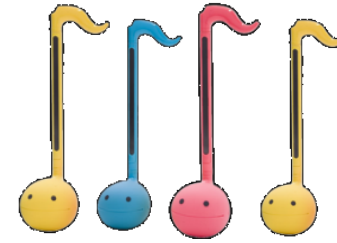

[Pachi-Moku]Musical device operated by electronic finger snappers

NAKI-PX

822 \* 1680 \* 165

10.3Kg

[Otamaton]

Mr.Knocky