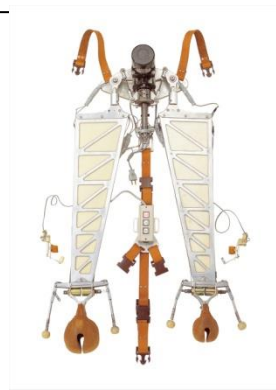

Piamecha

VM-06

1200\*600\*600

8kg

[On-Geng III]

MI-X2 III

1530 \* 424 \* 162

10Kg

[Pachi-Moku]Musical device operated by electronic finger snappers

NAKI-PX

822 \* 1680 \* 165

10.3Kg

[Otamaton]

Mr.Knocky